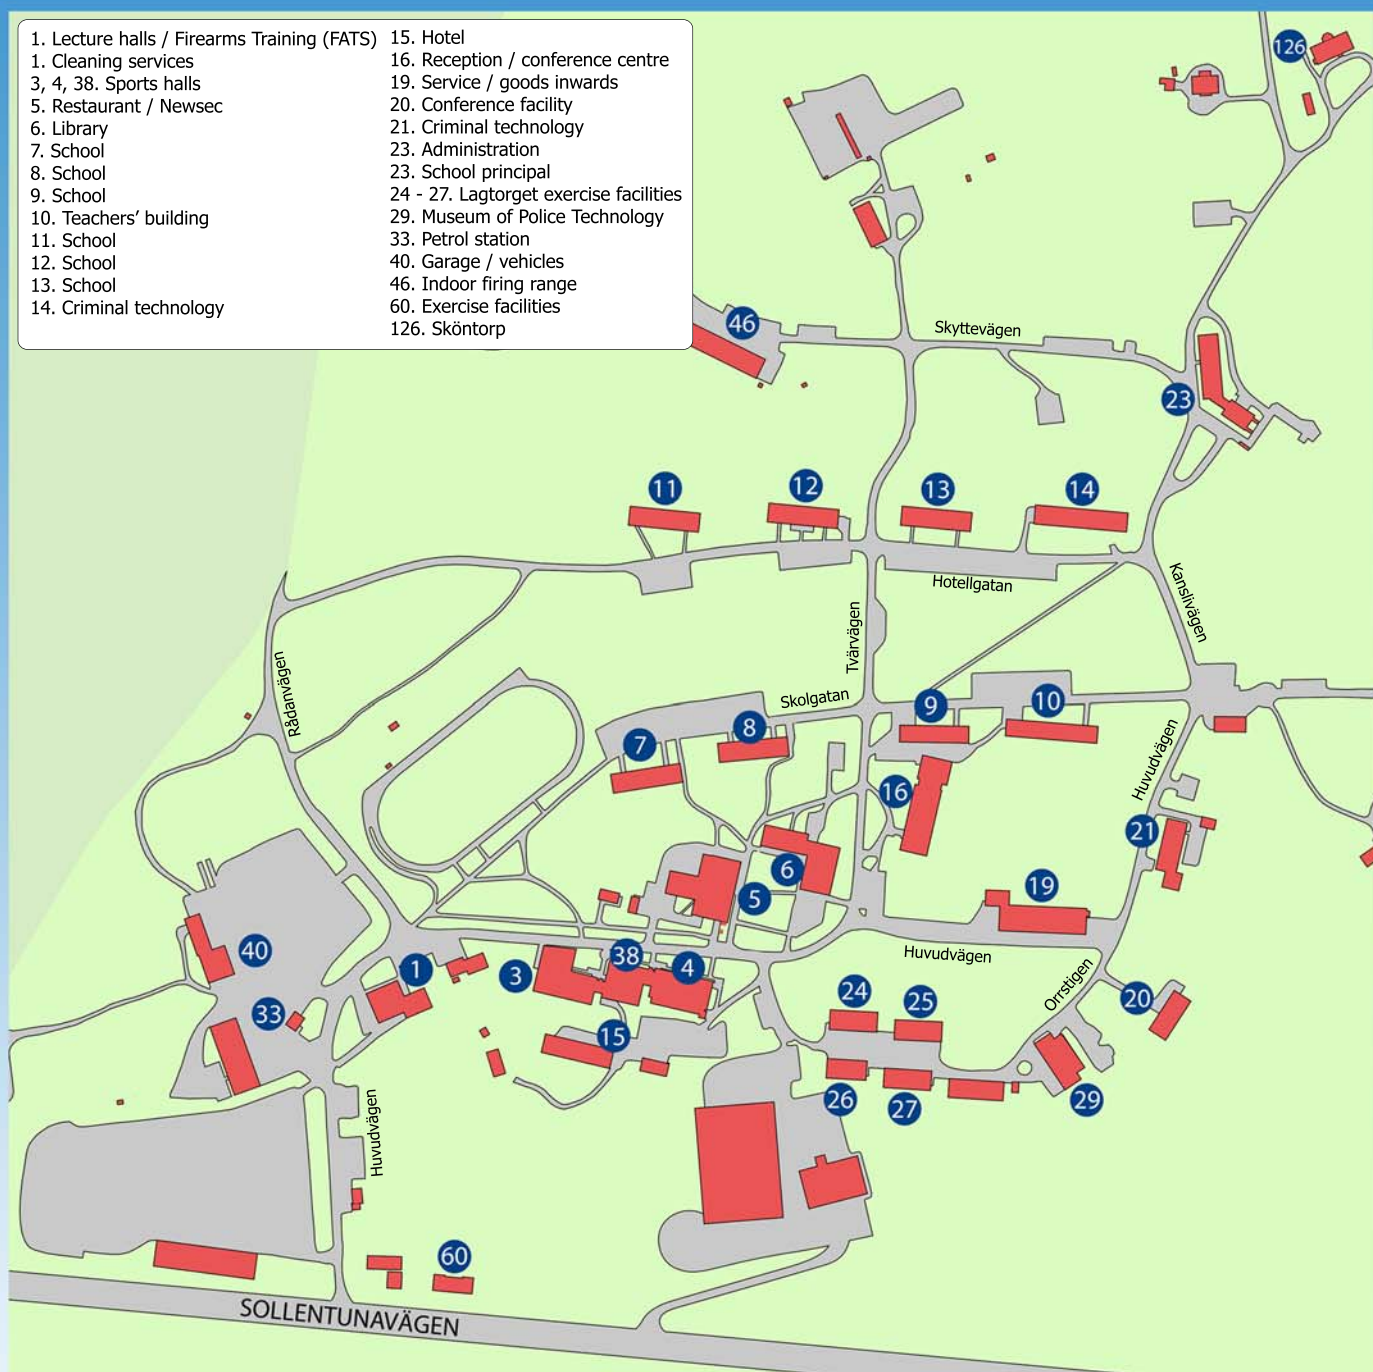

# Map of the Police Academy

- |   |  |
|---|--|
| 1. Lecture halls / Firearms Training (FATS) | 15. Hotel                              |
| 1. Cleaning services                        | 16. Reception / conference centre      |
| 3, 4, 38. Sports halls                      | 19. Service / goods inwards            |
| 5. Restaurant / Newsec                      | 20. Conference facility                |
| 6. Library                                  | 21. Criminal technology                |
| 7. School                                   | 23. Administration                     |
| 8. School                                   | 23. School principal                   |
| 9. School                                   | 24 - 27. Lagtorget exercise facilities |
| 10. Teachers' building                      | 29. Museum of Police Technology        |
| 11. School                                  | 33. Petrol station                     |
| 12. School                                  | 40. Garage / vehicles                  |
| 13. School                                  | 46. Indoor firing range                |
| 14. Criminal technology                     | 60. Exercise facilities                |
|   | 126. Sköntorp                          |